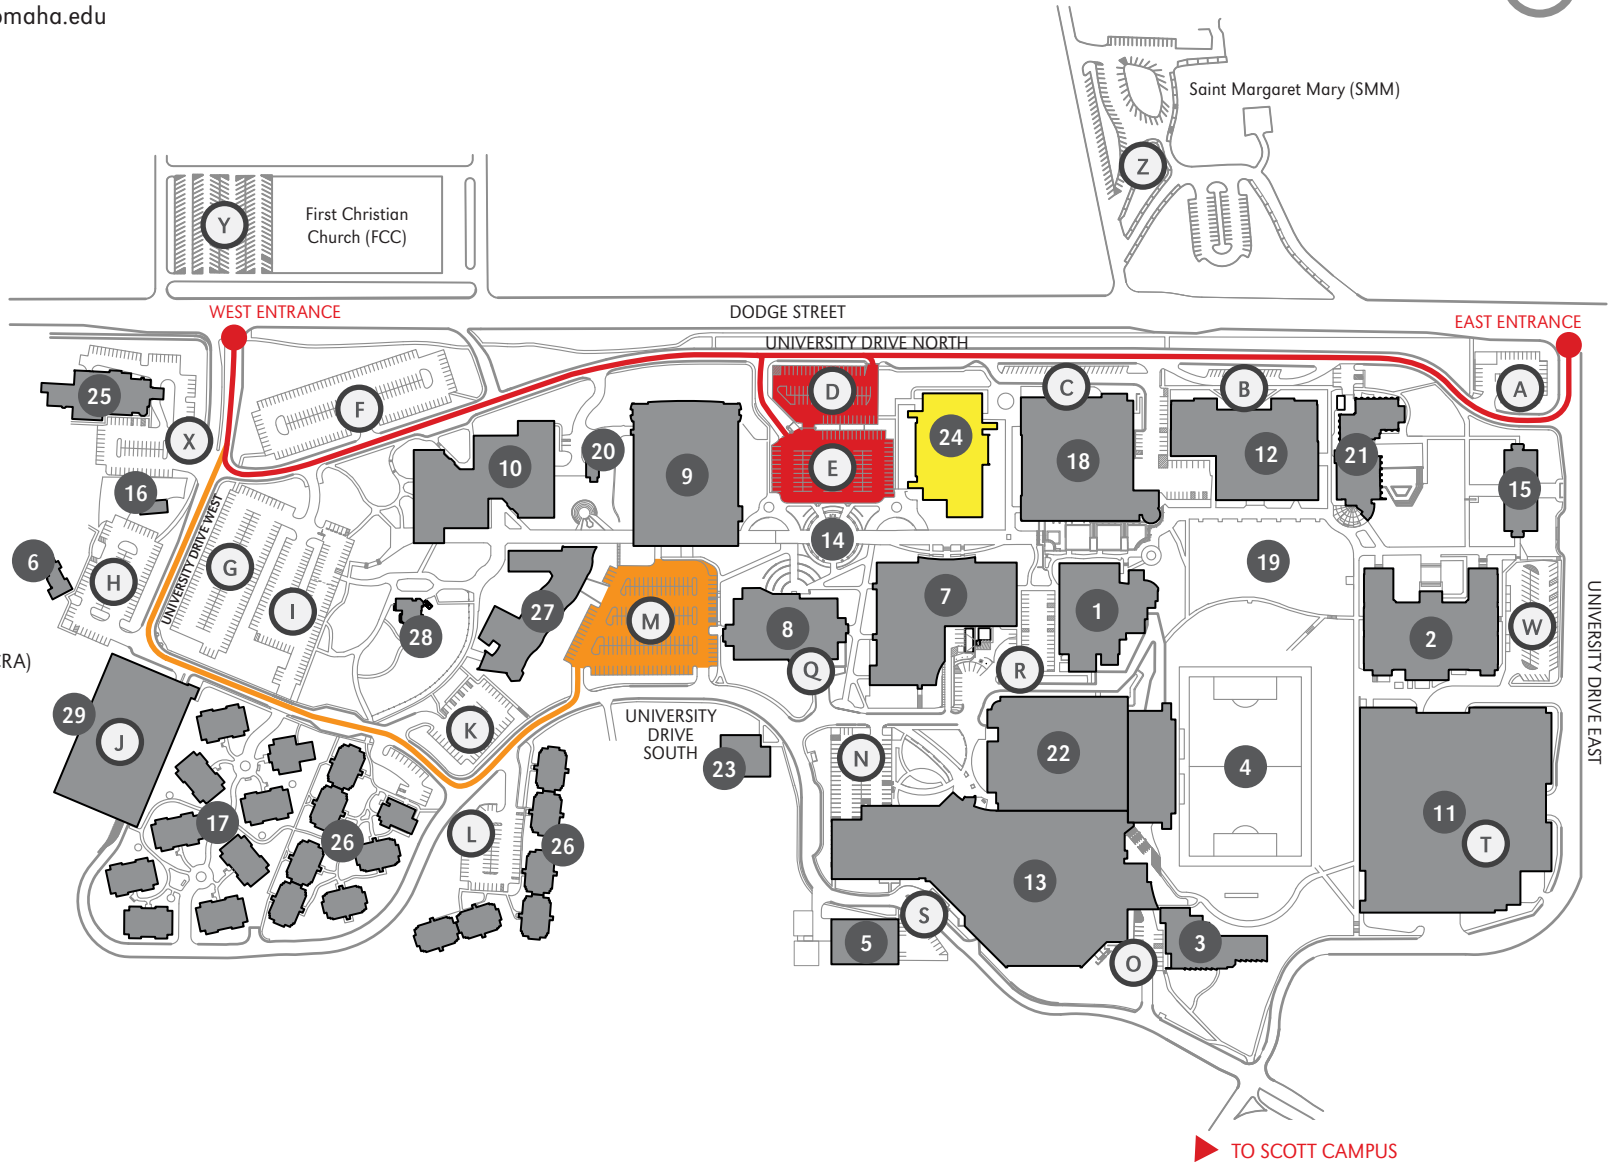

# DODGE CAMPUS SPELLING BEE PARKING MAP

402.554.2800 | unomaha.edu

## BUILDING KEY

- 1 Allwine Hall (AH)
- 2 Arts & Sciences Hall (ASH)
- 3 Biomechanics Research Building (BRB)
- 4 Caniglia Field (CF)
- 5 Central Utilities Plant (CUP)
- 6 Child Care Center (CCC)
- 7 College of Public Affairs & Community Service (CPACS)
- 8 Barbara Weitz Community Engagement Center (Weitz CEC)
- 9 Criss Library (CL)
- 10 Durham Science Center (DSC)
- 11 East Parking Garage (EPG)
- 12 Eppley Administration Building (EAB)
- 13 Health & Kinesiology Building (H&K)
- 14 Henningson Memorial Campanile (HMC) (clock tower)
- 15 Kayser Hall (KH)
- 16 Landscape Services (LS)
- 17 Maverick Village (MV)
- 18 Milo Bail Student Center (MBSC)
- 19 Pep Bowl (open space)
- 20 Resource Conservation & Recovery Area (RCRA)
- 21 Roskens Hall (RH)
- 22 Sapp Fieldhouse (SFH)
- 23 Sculpture & Ceramics Studio (SCS)
- 24 **Strauss Performing Arts Center (SPAC)**
- 25 Thompson Alumni Center (TAC)
- 26 University Village (UV)
- 27 Weber Fine Arts Building (WFAB)
- 28 6533 University Drive South (WC)
- 29 West Parking Garage (WPG)

**MAP KEY**

- SPELLING BEE PARKING
- OVERFLOW PARKING
- Spelling Bee Parking Route
- Overflow Parking
- Entrance Point

UNIVERSITY OF  
**Nebraska**  
Omaha

**THIS IS A SMOKE- AND TOBACCO-FREE  
CAMPUS AS OF 8/22/16**